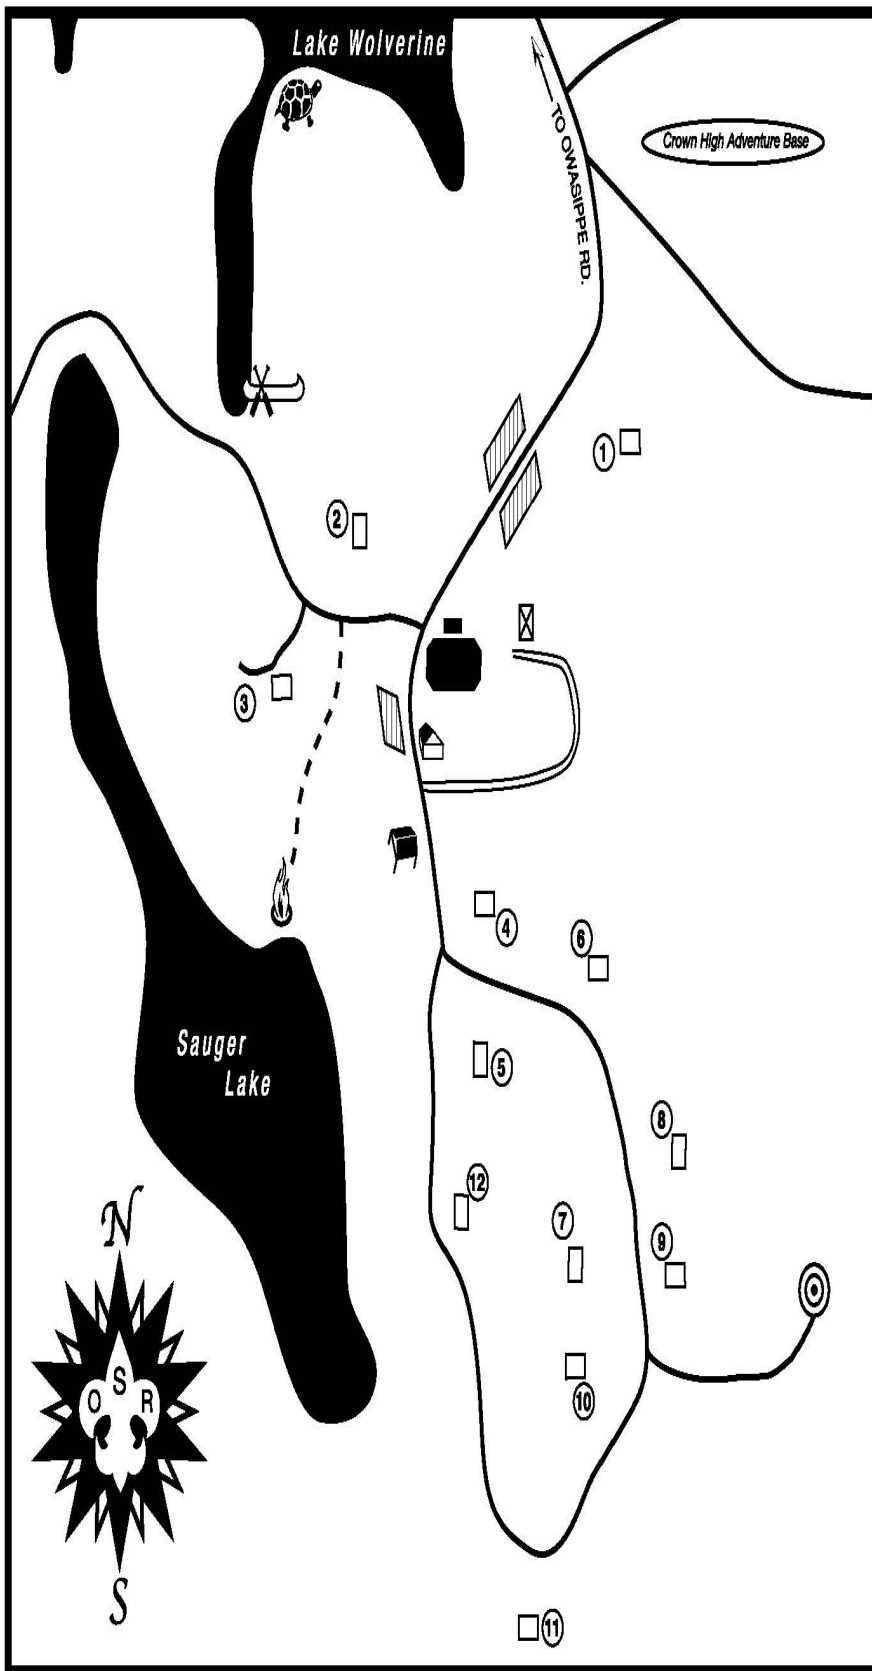

Camp Carlen - Owasippe Scout Reservation

Scale 1 : 5 393
 1 in. = approx. 150 yds.

- Legend**
- Camp Road
 - - - - - Trail
 - ==== Staff Row
 - ▨ Parking Lot
 - 🏠 Lodge
 - 🪑 Handi Crafts
 - 📍 Camp Site
 - ☐ Kybo
 - ☒ Staff Kybo
 - 🛁 Pool
 - 🚤 Boat Docks
 - 🎯 Shooting Sports
 - 🐢 Nature Area
 - 🔥 Fire Bowl
 - 🌊 Lake

©2001 AndersonDerby